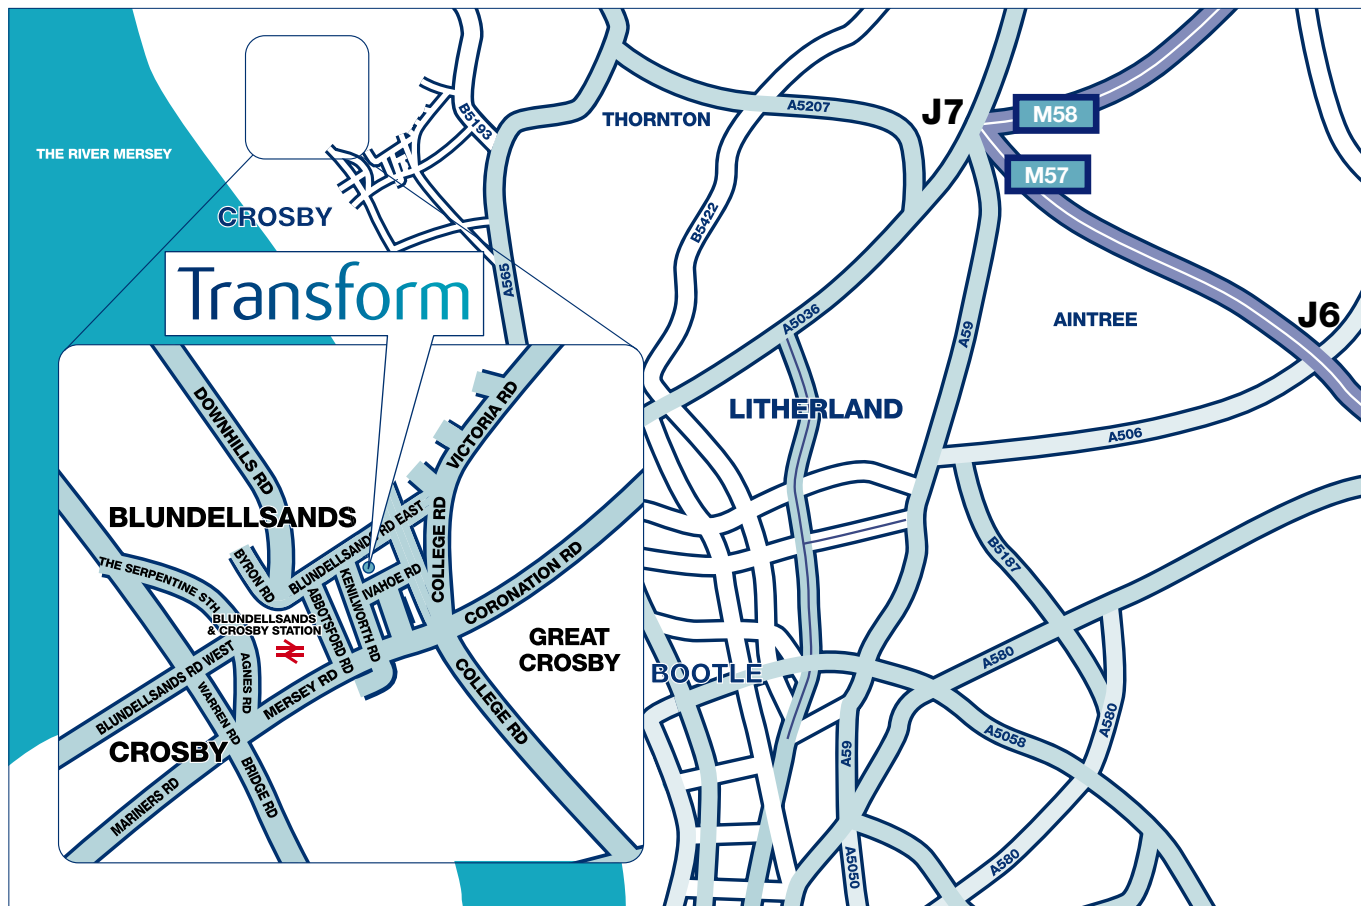

## By rail

Liverpool Clinic is approximately one minute's walk from Blundellsands and Crosby Station.

## By road

From M62 – exit the motorway at Junction 6 and take the M57 towards Bootle/Southport. Continue until you reach Switch Island, then take the A5036/Dunnings Bridge Road (signposted Bootle/All Docks). Pass Total Fitness on your right hand side and turn right at the next set of traffic lights. Follow this road through one set of lights and at the next turn left on to Moor Lane/A565. At the roundabout, take the second exit. Continue on until the traffic lights. Veer right, so that Abbey Bank is on your left hand side and then turn left at the mini-roundabout on to Coronation Road. Continue to the next roundabout, go straight ahead, then take the second right on to Kenilworth Road. You will find our clinic at the end of the road on the right hand side (above the diagnostic centre).

From Liverpool City Centre – take the A565/Derby Road (with Costco on your left hand side). Continue for approximately five miles to Seaforth and continue over the flyover to Waterloo. Travel past a petrol station on the left, then at the next set of traffic lights turn left on to South Road. Follow South Road as it curves to the right and continue until you reach a roundabout. Take a right at the roundabout and continue ahead, crossing a bridge and then taking the first road on the right – Kenilworth Road. You will find the clinic at the end of the road, on the right hand side (above the diagnostic centre).